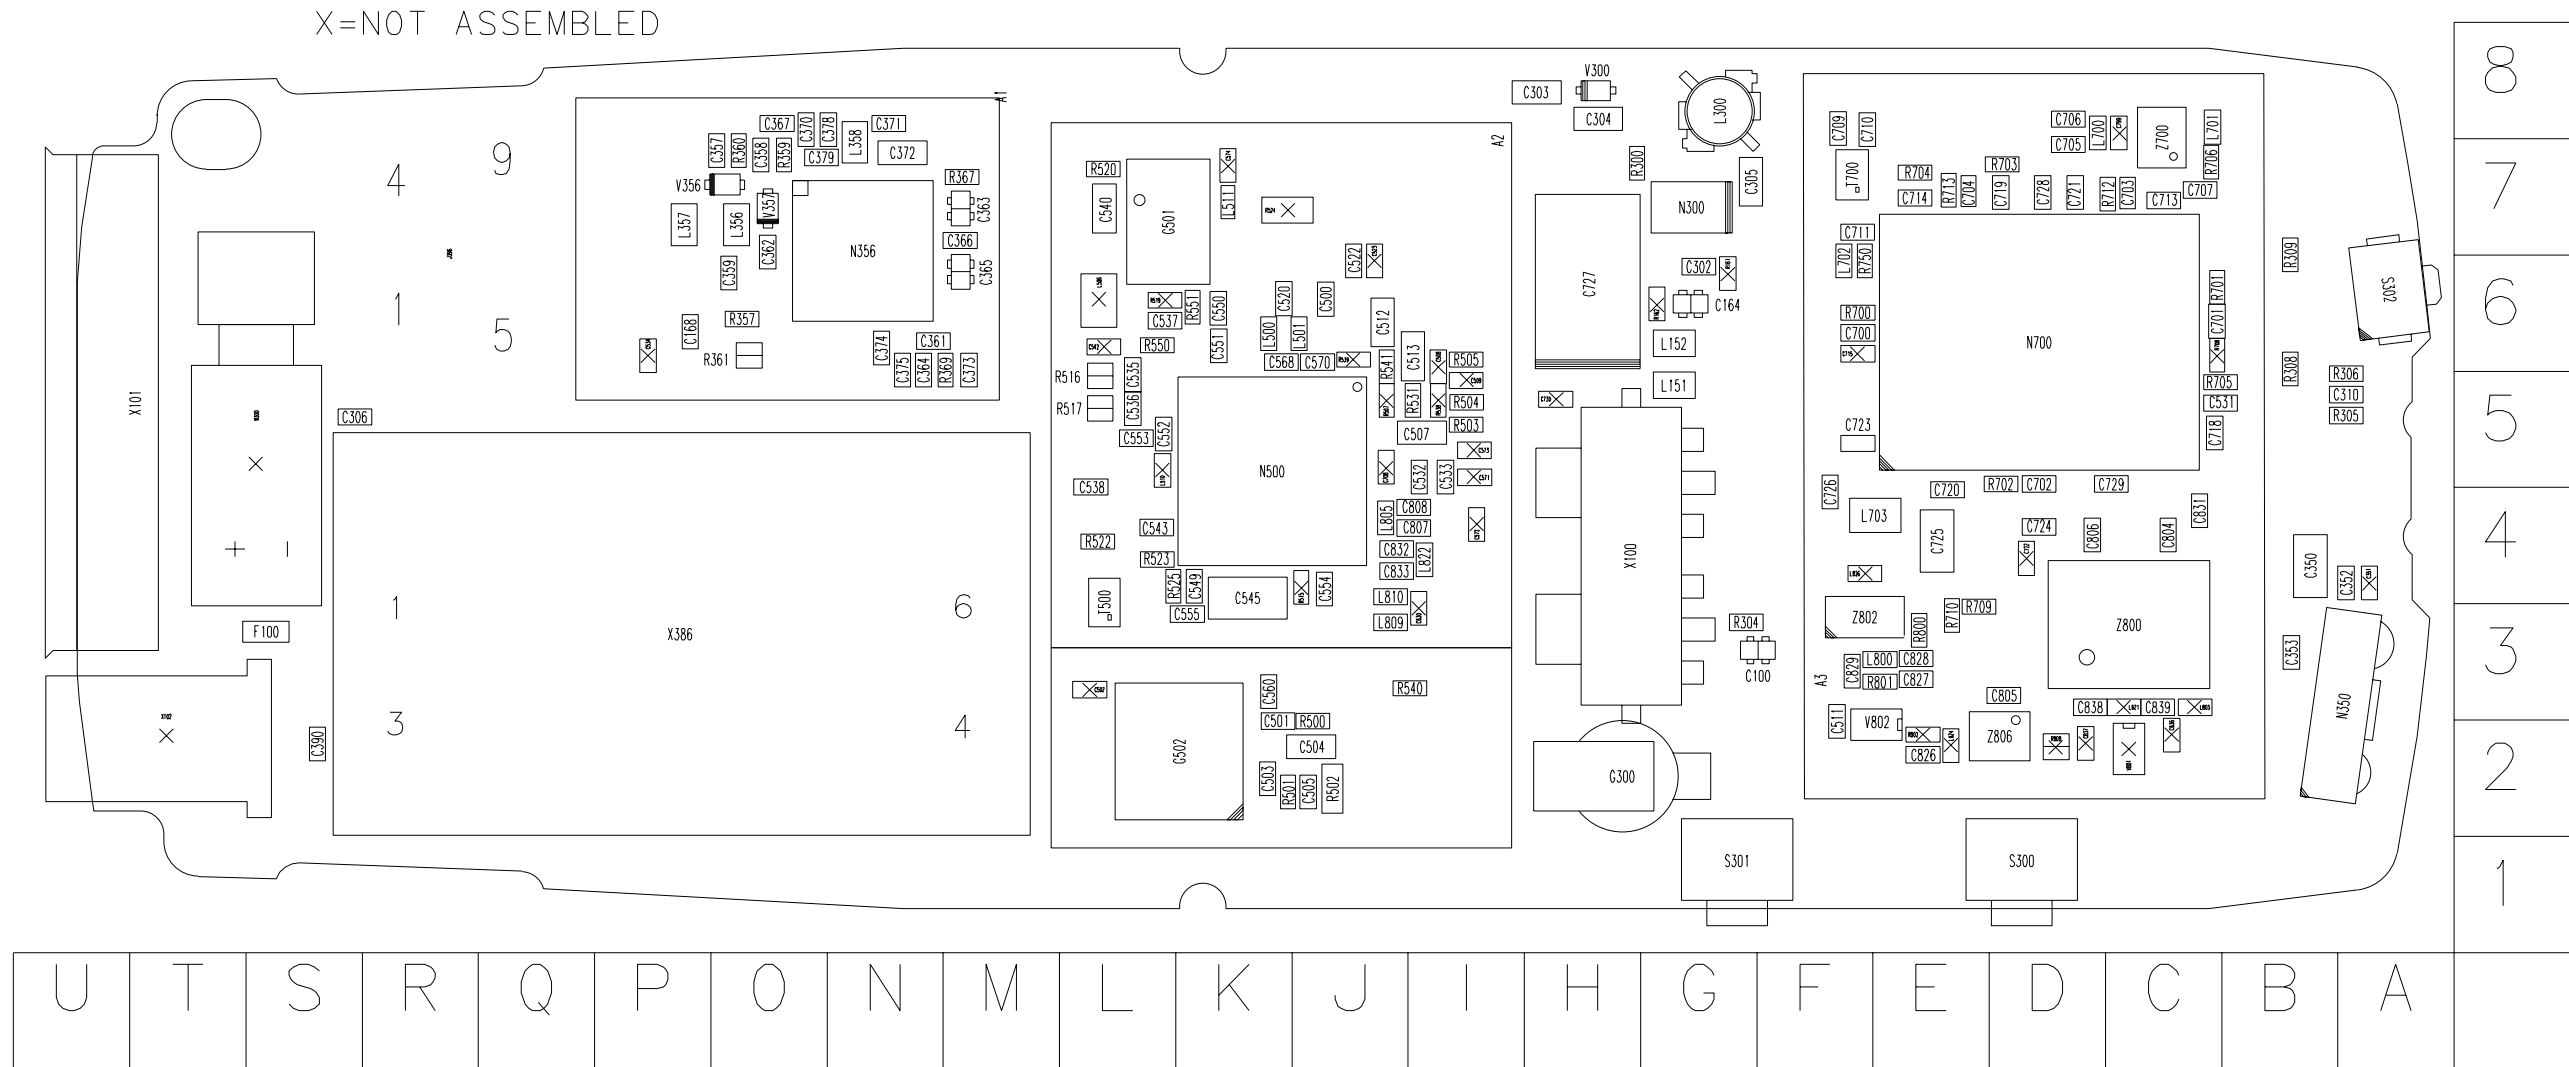

Layout Diagram, NPL-3 - Top

wv8\_12a\_asmdrw\_t.pdf, AUTOSCALE

Layout Diagram, NPL-3 - Bottom

wv8\_12a\_asmdrw\_b.pdf, AUTOSCALE

User Interface Diagram

Parts Placement Diagram

wk4\_10a\_asmdrw\_t.pdf, AUTOSCALE